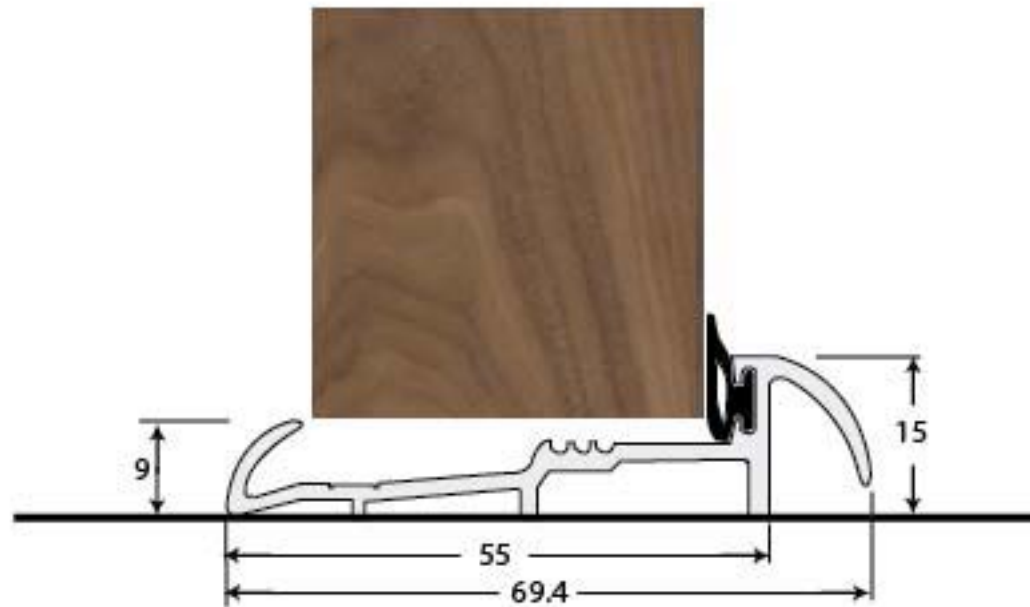

PRODUCT CODE 90191

HANDFORGED
TRADITIONAL
IRONMONGERY

Due to the hand crafted nature of our products all measurements are approximate and should be used as a guide only