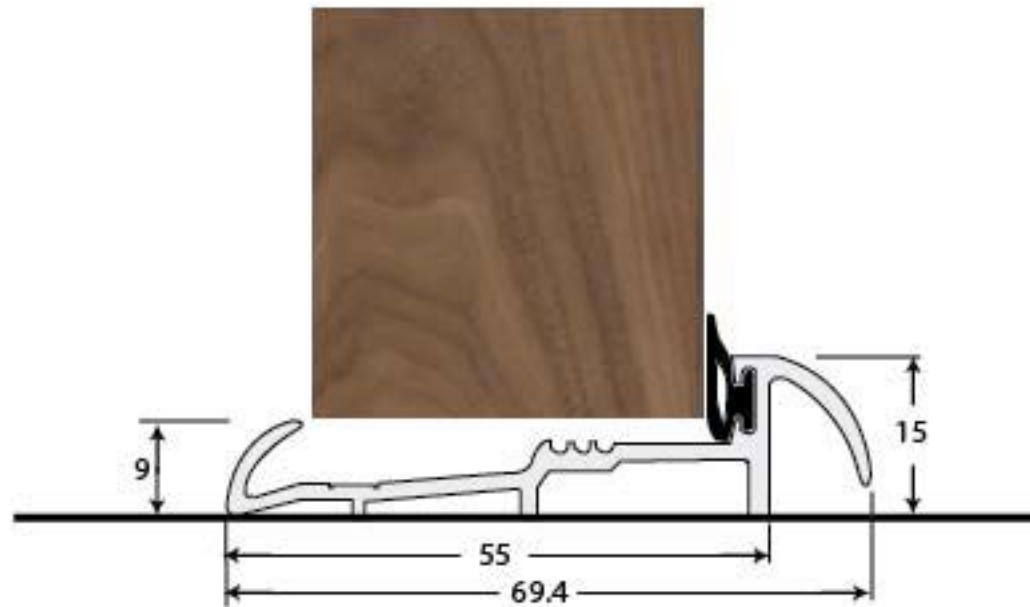

PRODUCT CODE 90192

HANDFORGED
TRADITIONAL
IRONMONGERY

Due to the hand crafted nature of our products all measurements are approximate and should be used as a guide only