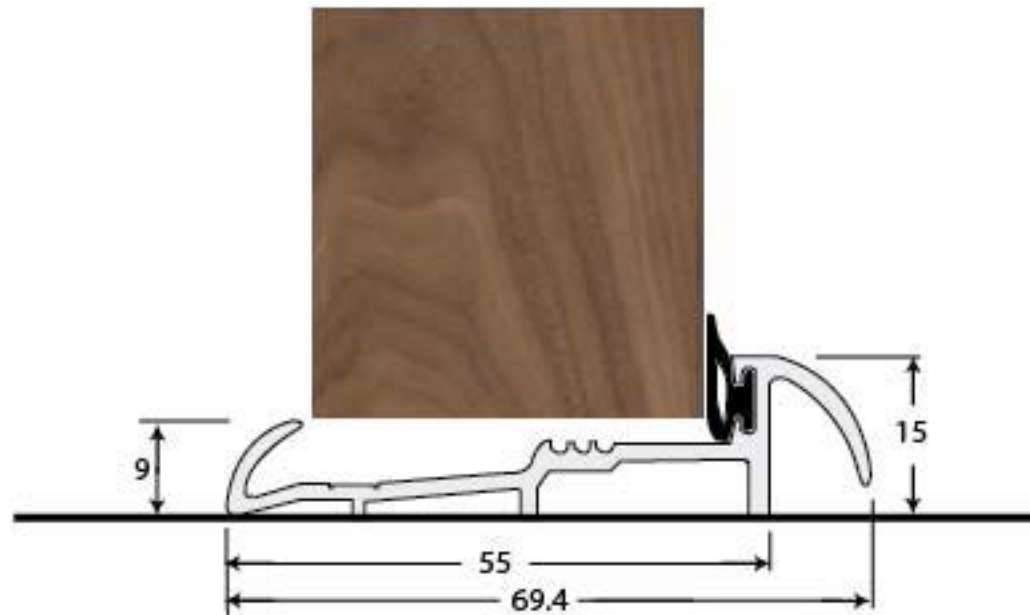

PRODUCT CODE 90193

HANDFORGED
TRADITIONAL
IRONMONGERY

Due to the hand crafted nature of our products all measurements are approximate and should be used as a guide only