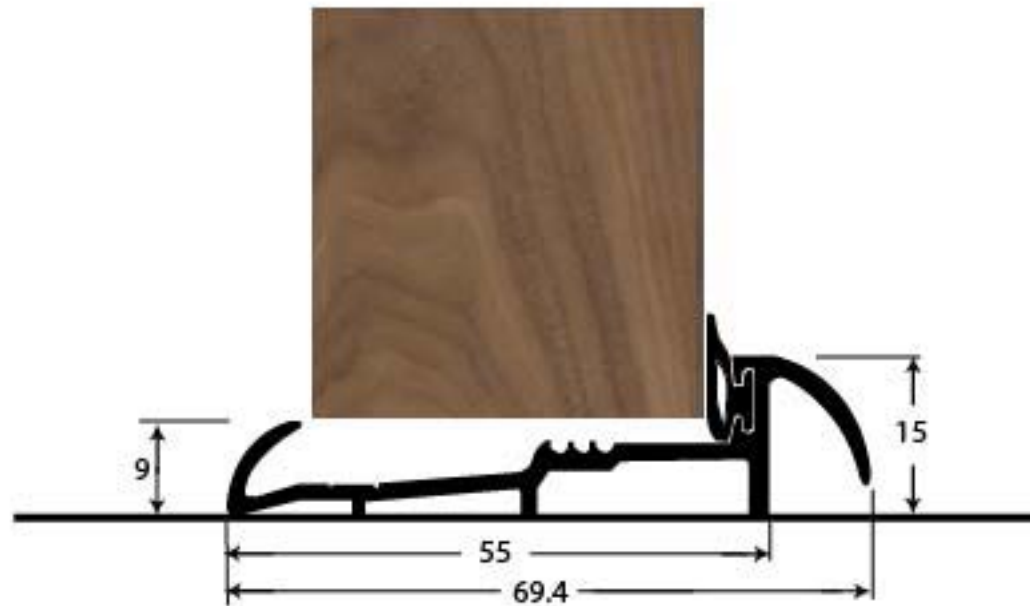

PRODUCT CODE 90194

HANDFORGED
TRADITIONAL
IRONMONGERY

Due to the hand crafted nature of our products all measurements are approximate and should be used as a guide only