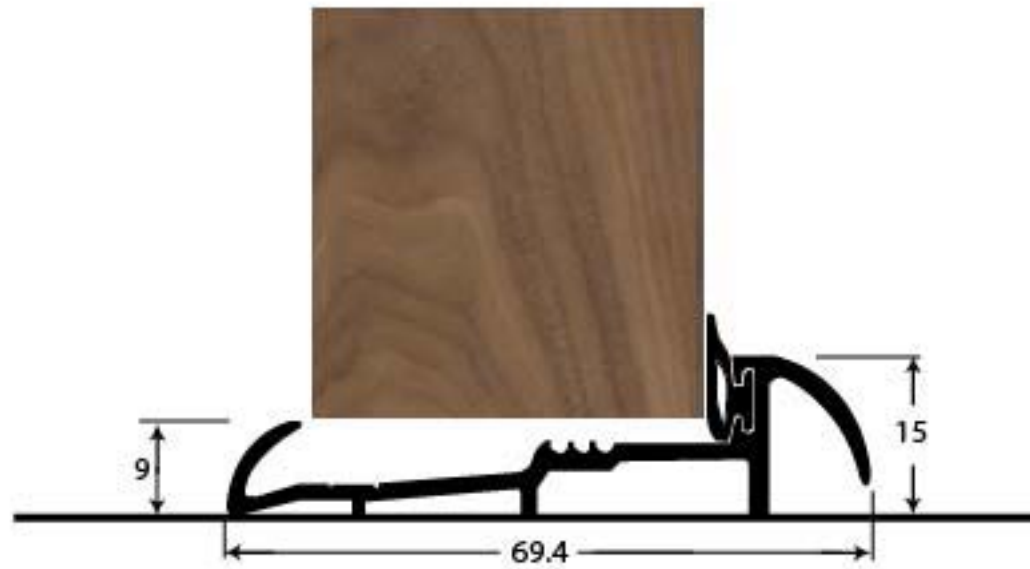

PRODUCT CODE 90195

HANDFORGED  
TRADITIONAL  
IRONMONGERY

Due to the hand crafted nature of our products all measurements are approximate and should be used as a guide only