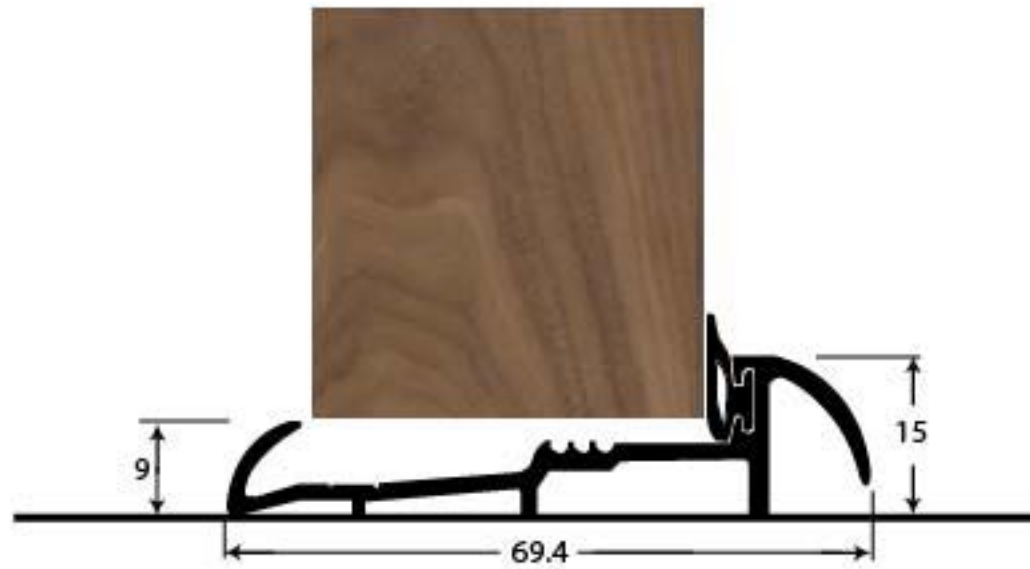

PRODUCT CODE 90196

HANDFORGED
TRADITIONAL
IRONMONGERY

Due to the hand crafted nature of our products all measurements are approximate and should be used as a guide only