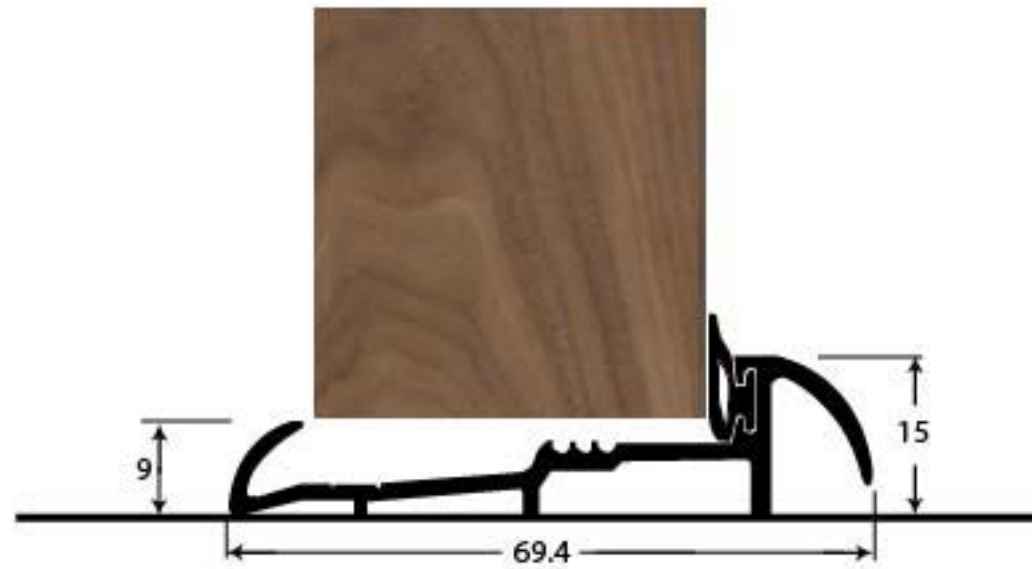

PRODUCT CODE 90197

HANDFORGED  
TRADITIONAL  
IRONMONGERY

Due to the hand crafted nature of our products all measurements are approximate and should be used as a guide only