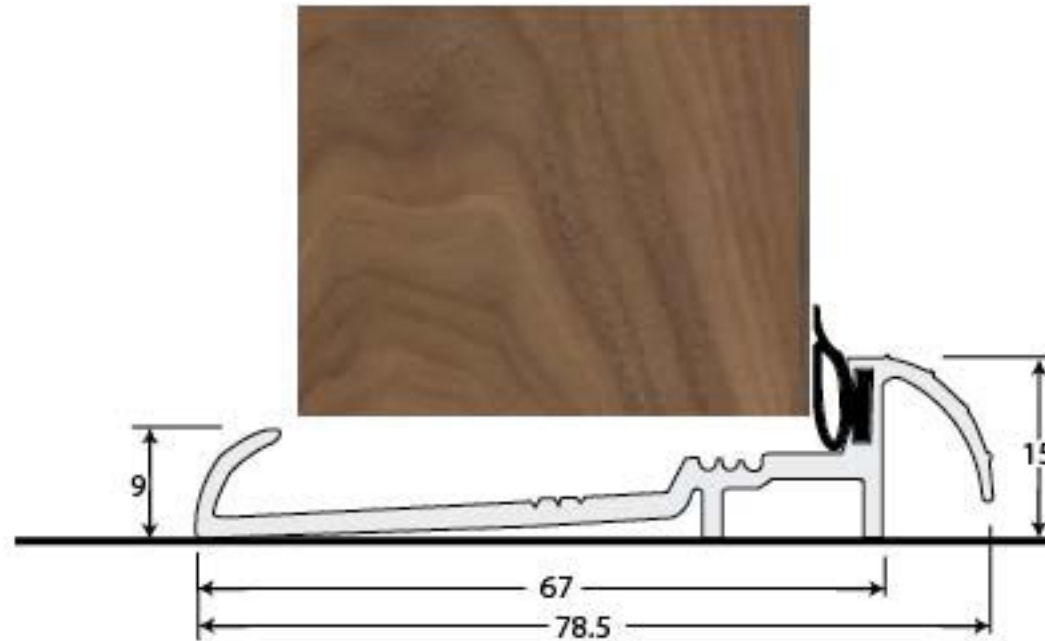

PRODUCT CODE 90201

HANDFORGED  
TRADITIONAL  
IRONMONGERY

Due to the hand crafted nature of our products all measurements are approximate and should be used as a guide only