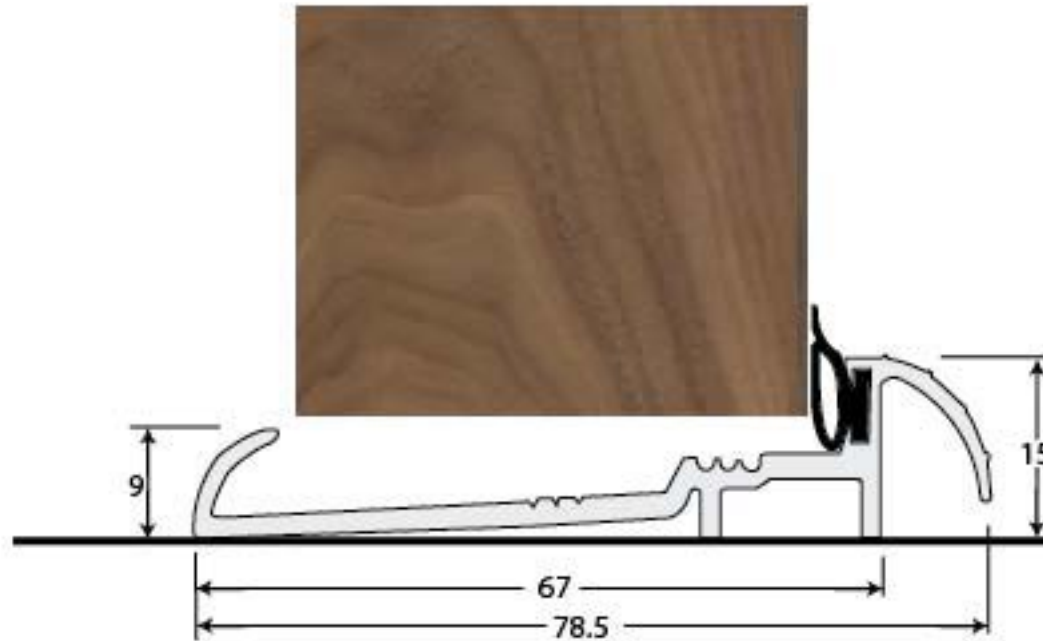

PRODUCT CODE 90202

HANDFORGED
TRADITIONAL
IRONMONGERY

Due to the hand crafted nature of our products all measurements are approximate and should be used as a guide only