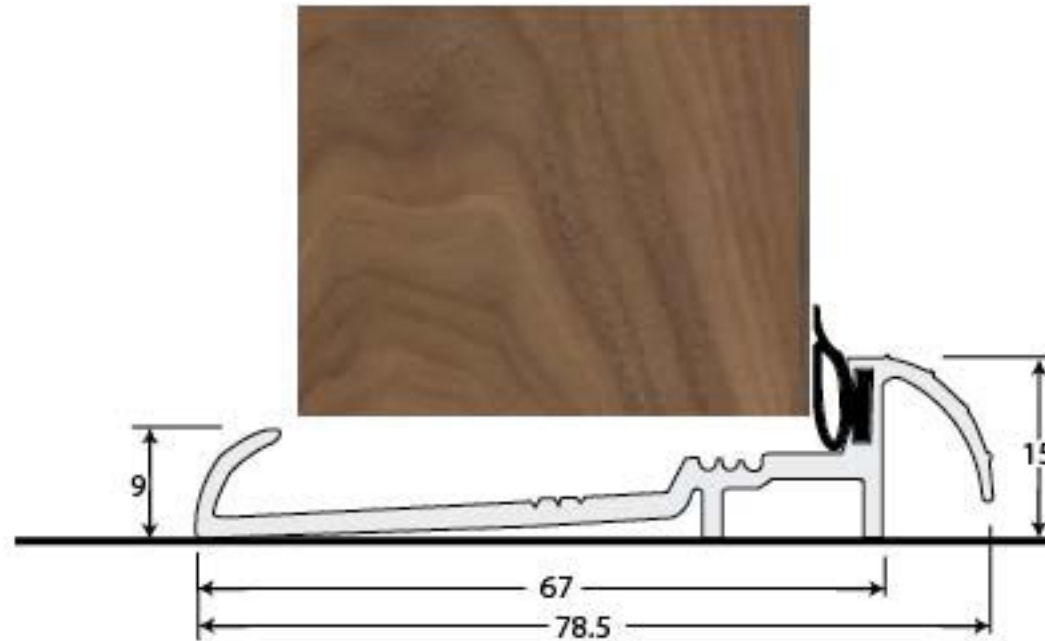

PRODUCT CODE 90203

HANDFORGED  
TRADITIONAL  
IRONMONGERY

Due to the hand crafted nature of our products all measurements are approximate and should be used as a guide only