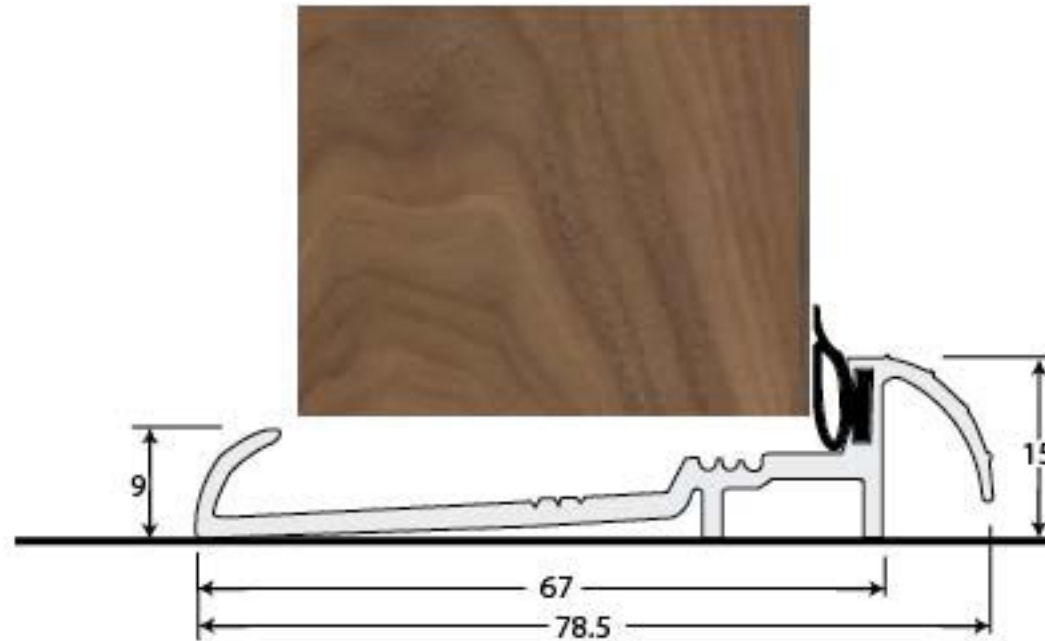

PRODUCT CODE 90204

HANDFORGED
TRADITIONAL
IRONMONGERY

Due to the hand crafted nature of our products all measurements are approximate and should be used as a guide only