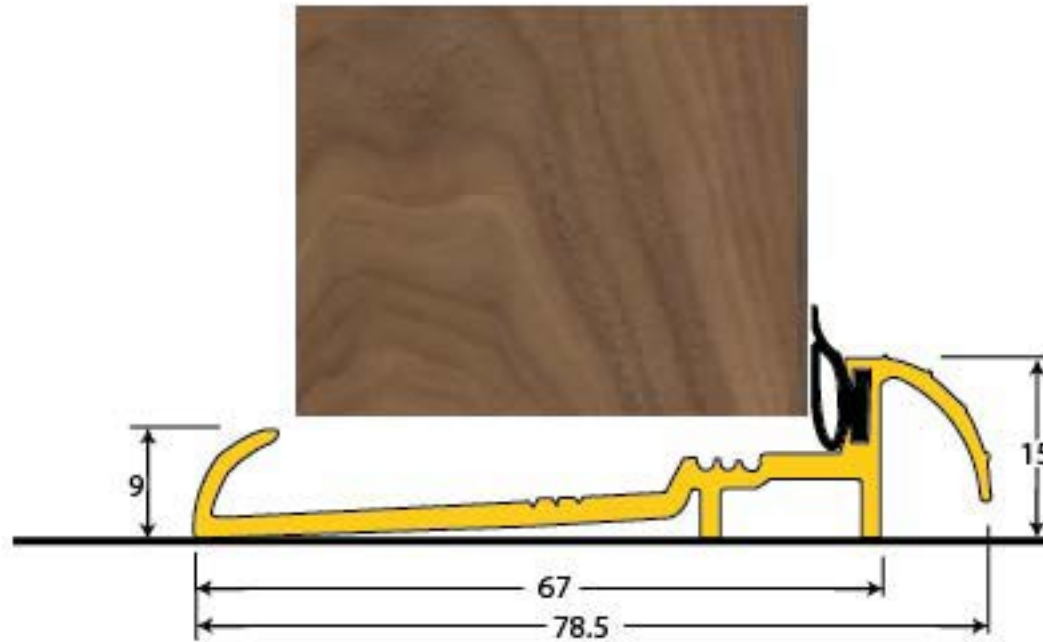

PRODUCT CODE 90205

HANDFORGED  
TRADITIONAL  
IRON MONGERY

Due to the hand crafted nature of our products all measurements are approximate and should be used as a guide only