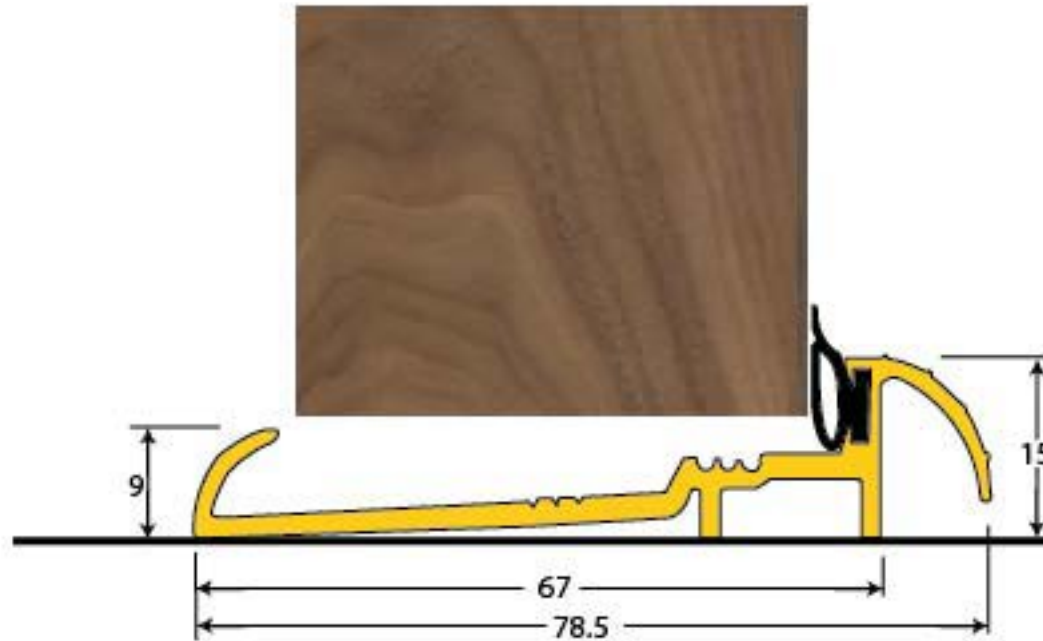

PRODUCT CODE 90206

HANDFORGED  
TRADITIONAL  
IRONMONGERY

Due to the hand crafted nature of our products all measurements are approximate and should be used as a guide only