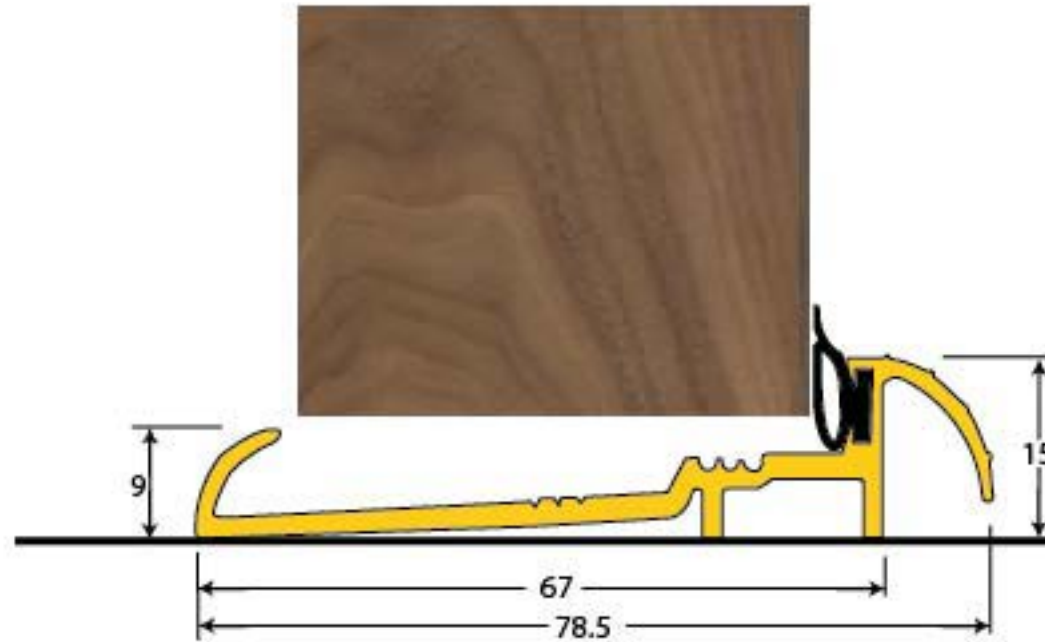

PRODUCT CODE 90207

HANDFORGED  
TRADITIONAL  
IRONMONGERY

Due to the hand crafted nature of our products all measurements are approximate and should be used as a guide only