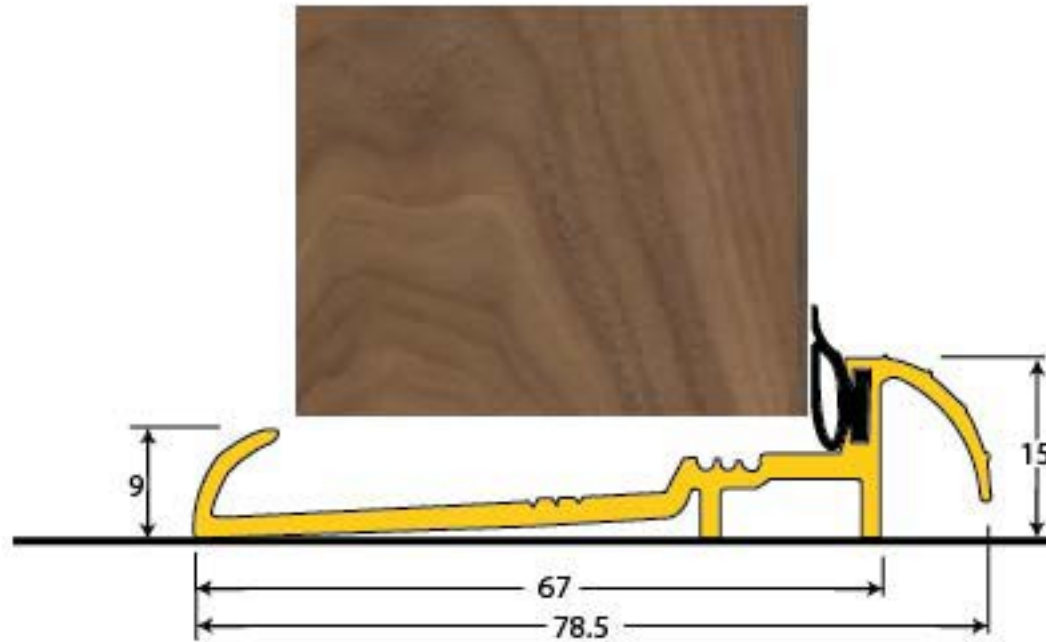

PRODUCT CODE 90208

HANDFORGED  
TRADITIONAL  
IRONMONGERY

Due to the hand crafted nature of our products all measurements are approximate and should be used as a guide only