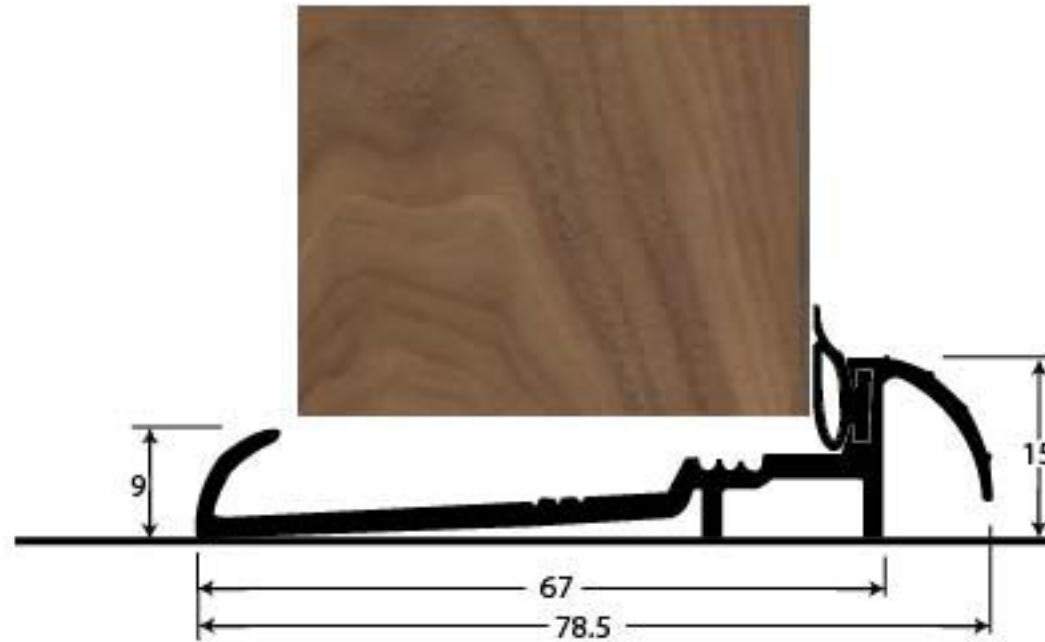

PRODUCT CODE 90209

HANDFORGED
TRADITIONAL
IRON MONGERY

Due to the hand crafted nature of our products all measurements are approximate and should be used as a guide only