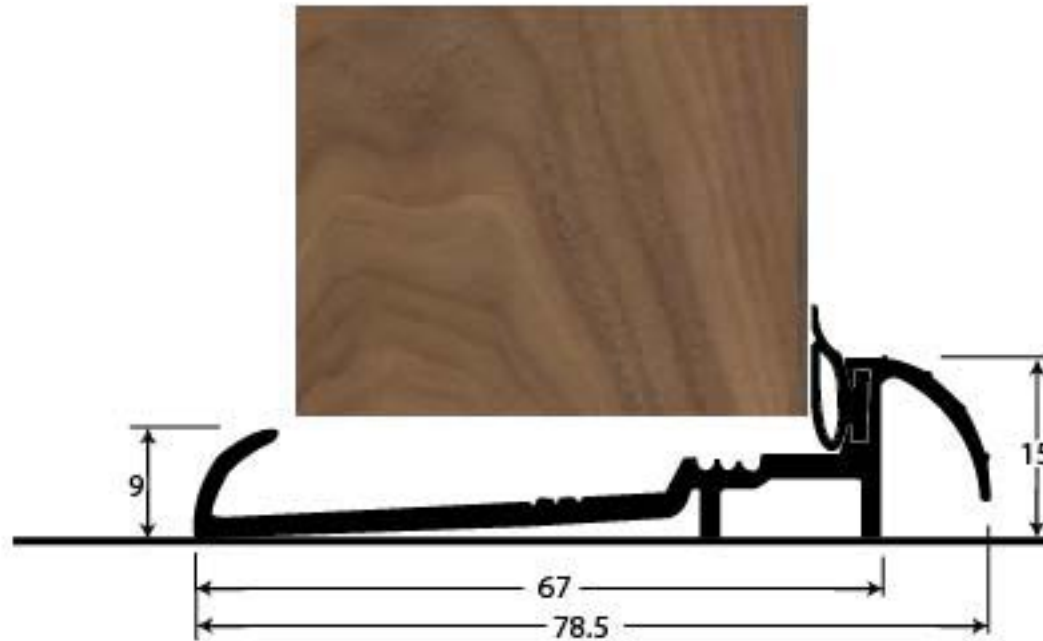

PRODUCT CODE 90210

HANDFORGED  
TRADITIONAL  
IRONMONGERY

Due to the hand crafted nature of our products all measurements are approximate and should be used as a guide only