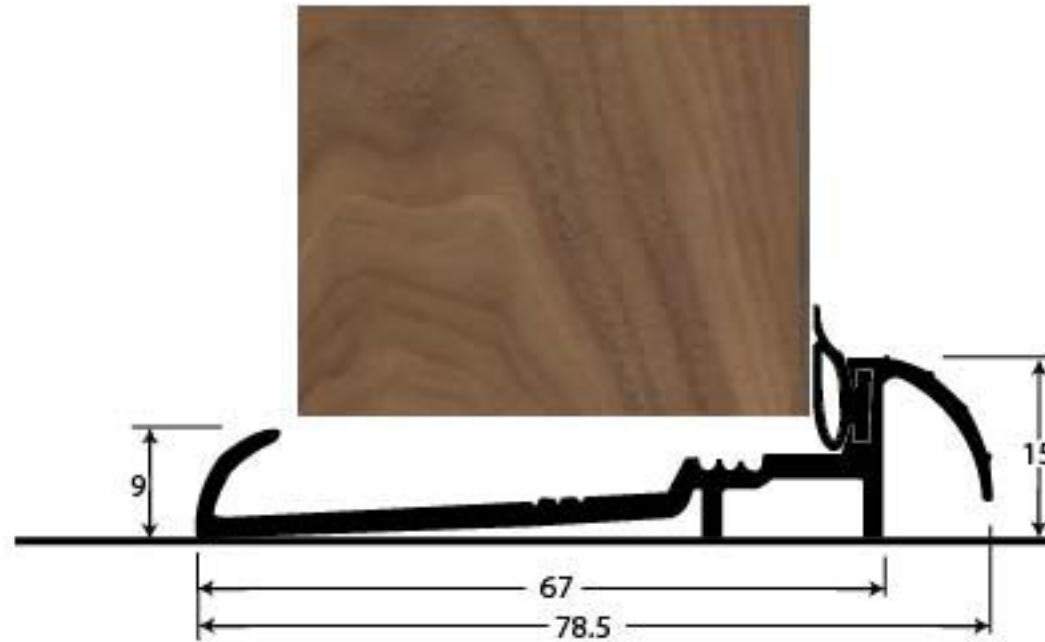

PRODUCT CODE 90211

HANDFORGED  
TRADITIONAL  
IRONMONGERY

Due to the hand crafted nature of our products all measurements are approximate and should be used as a guide only