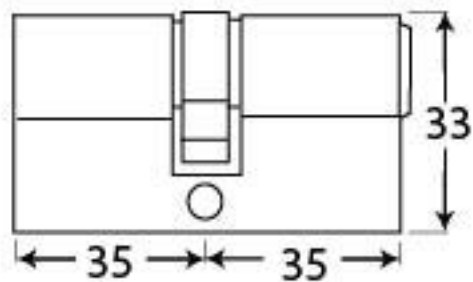

PRODUCT CODE 90213

HANDFORGED  
TRADITIONAL  
IRON MONGERY

Due to the hand crafted nature of our products all measurements are approximate and should be used as a guide only