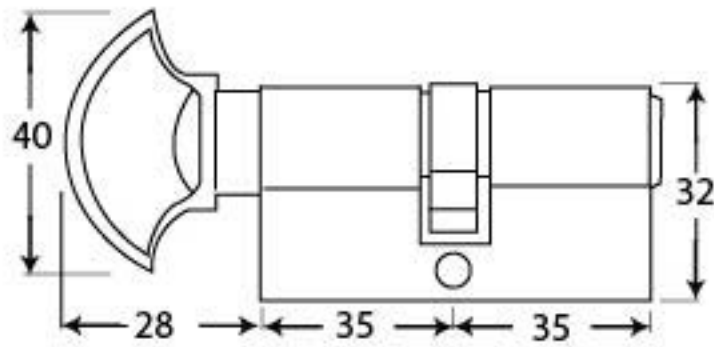

PRODUCT CODE 90214

HANDFORGED  
TRADITIONAL  
IRON MONGERY

Due to the hand crafted nature of our products all measurements are approximate and should be used as a guide only