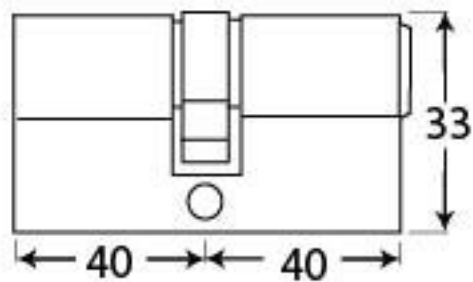

PRODUCT CODE 90215

HANDFORGED
TRADITIONAL
IRON MONGERY

Due to the hand crafted nature of our products all measurements are approximate and should be used as a guide only