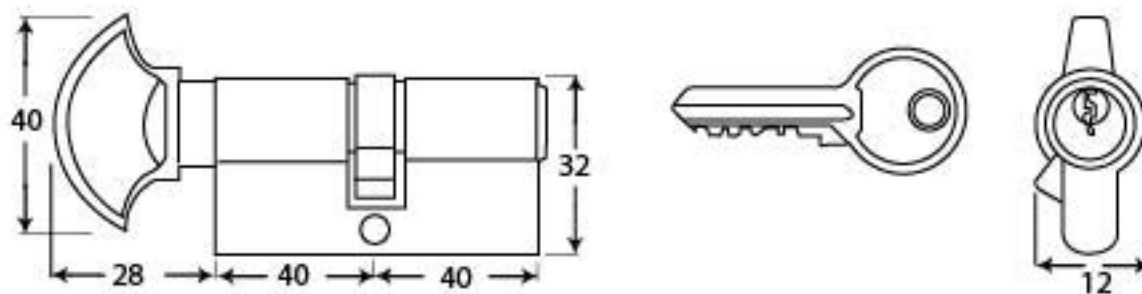

PRODUCT CODE 90216

HANDFORGED
TRADITIONAL
IRONMONGERY

Due to the hand crafted nature of our products all measurements are approximate and should be used as a guide only