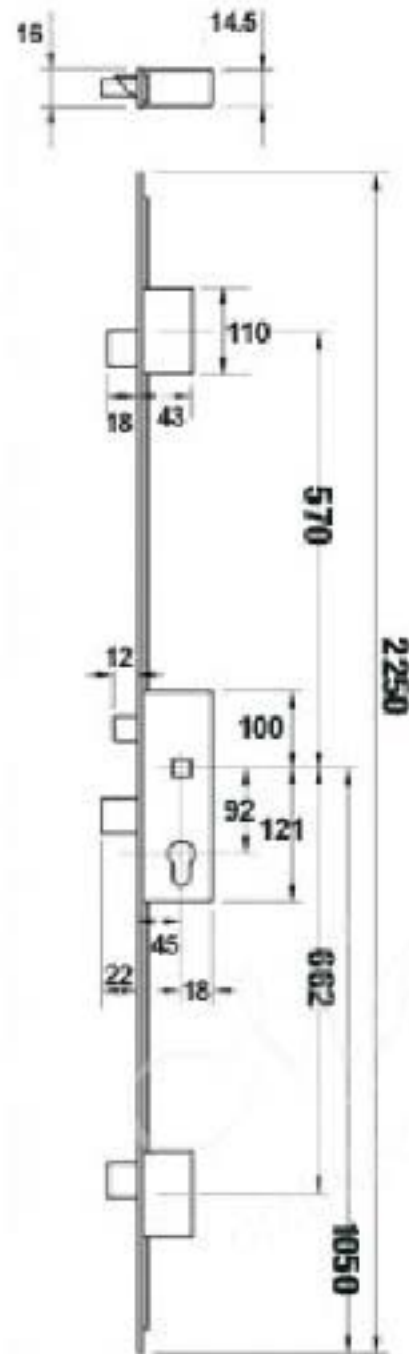

PRODUCT CODE 90225

HANDFORGED  
TRADITIONAL  
IRON MONGERY

Due to the hand crafted nature of our products all measurements are approximate and should be used as a guide only