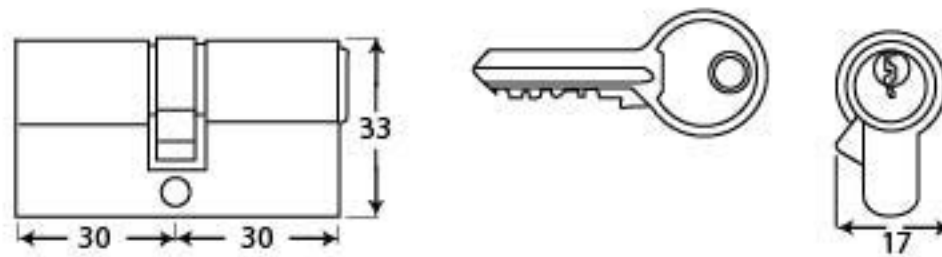

PRODUCT CODE 90227

HANDFORGED  
TRADITIONAL  
IRONMONGERY

Due to the hand crafted nature of our products all measurements are approximate and should be used as a guide only