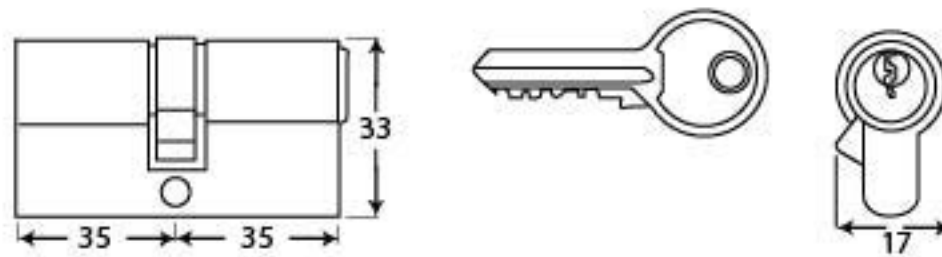

PRODUCT CODE 90228

HANDFORGED  
TRADITIONAL  
IRONMONGERY

Due to the hand crafted nature of our products all measurements are approximate and should be used as a guide only