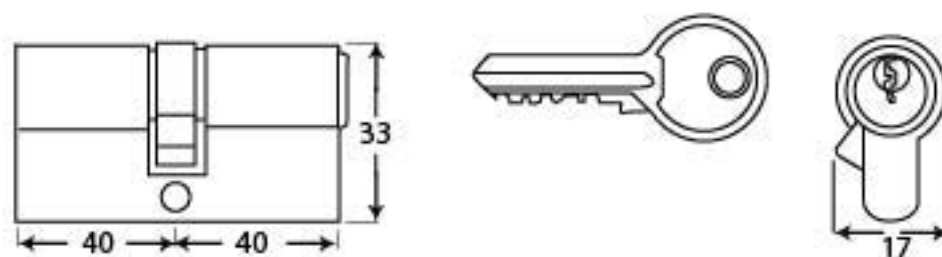

PRODUCT CODE 90229

HANDFORGED
TRADITIONAL
IRONMONGERY

Due to the hand crafted nature of our products all measurements are approximate and should be used as a guide only