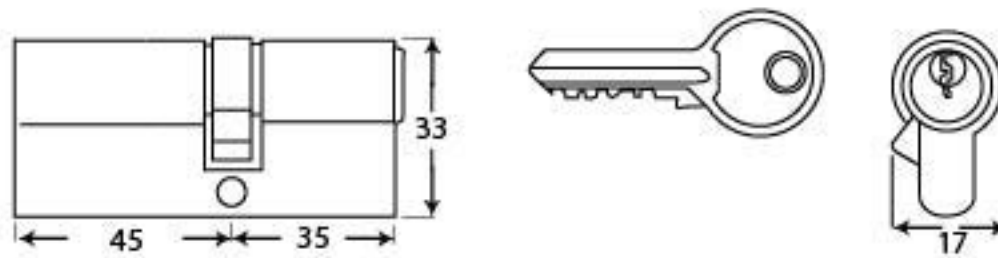

PRODUCT CODE 90230

HANDFORGED
TRADITIONAL
IRONMONGERY

Due to the hand crafted nature of our products all measurements are approximate and should be used as a guide only