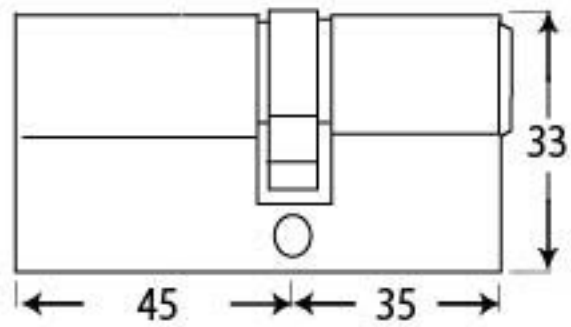

PRODUCT CODE 90231

HANDFORGED
TRADITIONAL
IRONMONGERY

Due to the hand crafted nature of our products all measurements are approximate and should be used as a guide only