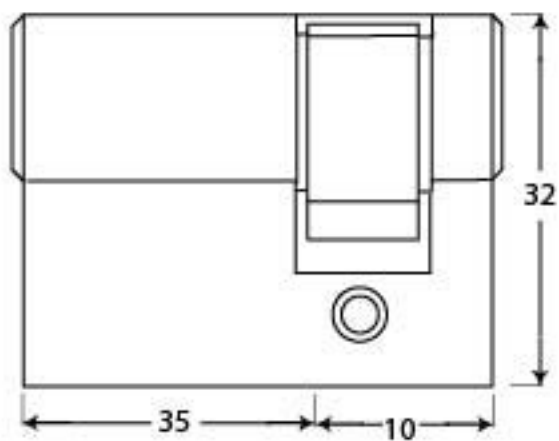

PRODUCT CODE 90235

HANDFORGED
TRADITIONAL
IRON MONGERY

Due to the hand crafted nature of our products all measurements are approximate and should be used as a guide only