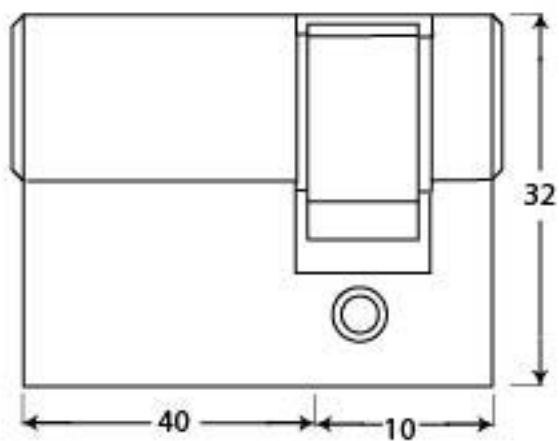

PRODUCT CODE 90236

HANDFORGED  
TRADITIONAL  
IRON MONGERY

Due to the hand crafted nature of our products all measurements are approximate and should be used as a guide only