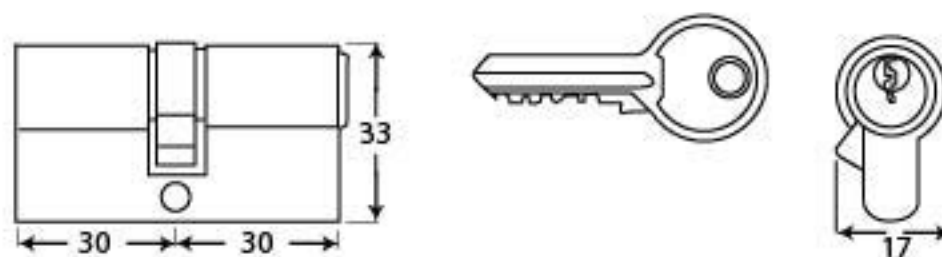

PRODUCT CODE 90237

HANDFORGED
TRADITIONAL
IRONMONGERY

Due to the hand crafted nature of our products all measurements are approximate and should be used as a guide only