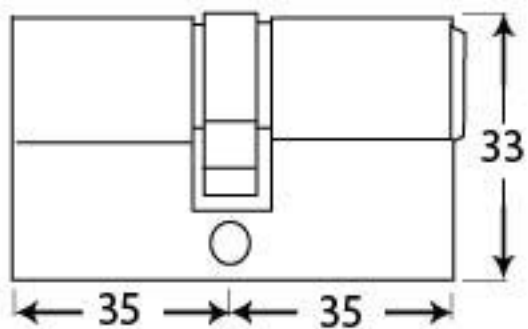

PRODUCT CODE 90238

HANDFORGED
TRADITIONAL
IRONMONGERY

Due to the hand crafted nature of our products all measurements are approximate and should be used as a guide only