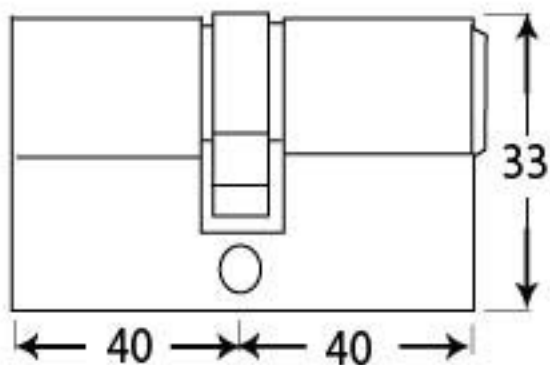

PRODUCT CODE 90239

HANDFORGED
TRADITIONAL
IRONMONGERY

Due to the hand crafted nature of our products all measurements are approximate and should be used as a guide only