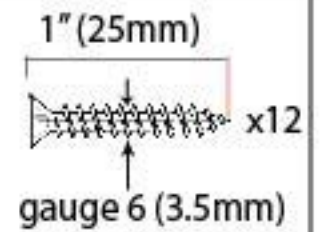

PRODUCT CODE 90241

HANDFORGED
TRADITIONAL
IRON MONGERY

Due to the hand crafted nature of our products all measurements are approximate and should be used as a guide only