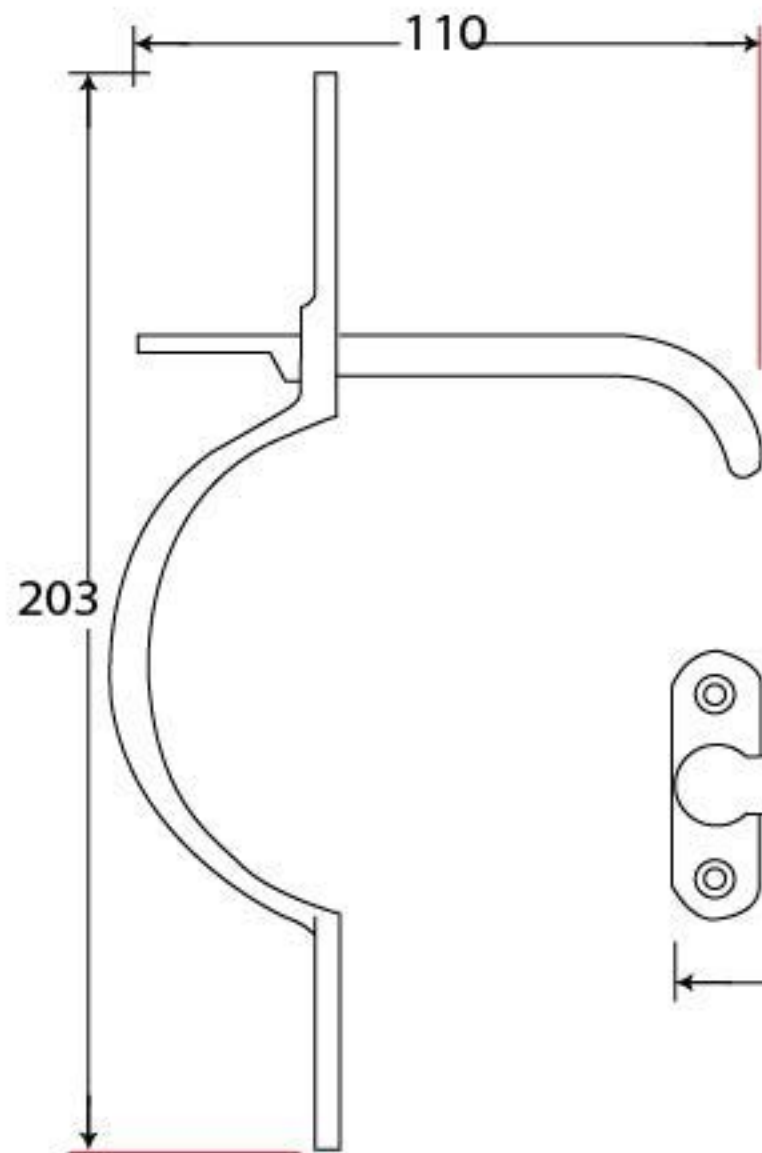

PRODUCT CODE 90241

HANDFORGED
TRADITIONAL
IRON MONGERY

Due to the hand crafted nature of our products all measurements are approximate and should be used as a guide only