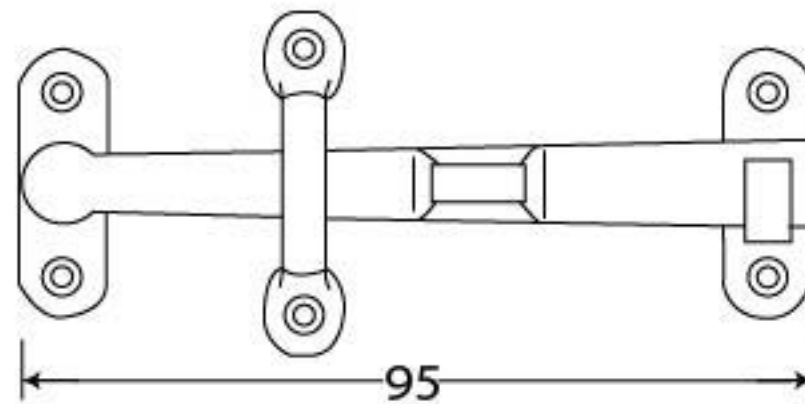

PRODUCT CODE 90241

HANDFORGED
TRADITIONAL
IRON MONGERY

Due to the hand crafted nature of our products all measurements are approximate and should be used as a guide only