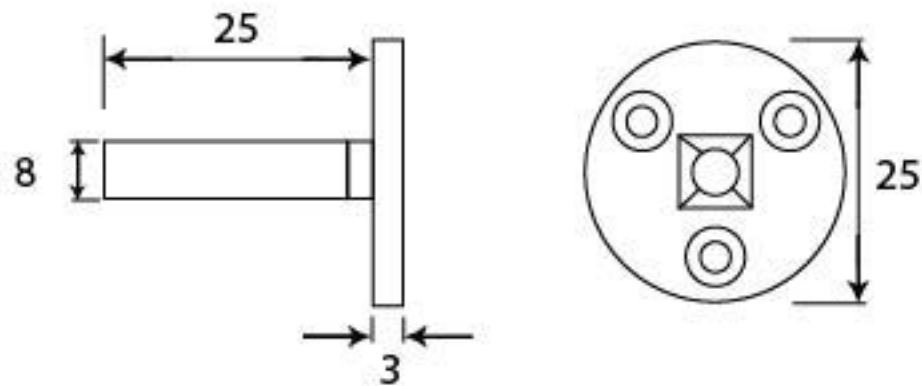

PRODUCT CODE 90242

HANDFORGED
TRADITIONAL
IRON MONGERY

Due to the hand crafted nature of our products all measurements are approximate and should be used as a guide only