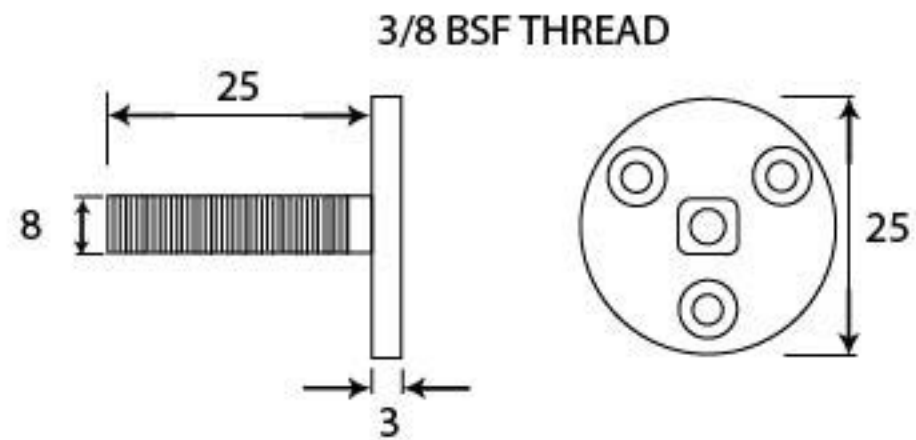

PRODUCT CODE 90243

HANDFORGED
TRADITIONAL
IRON MONGERY

Due to the hand crafted nature of our products all measurements are approximate and should be used as a guide only