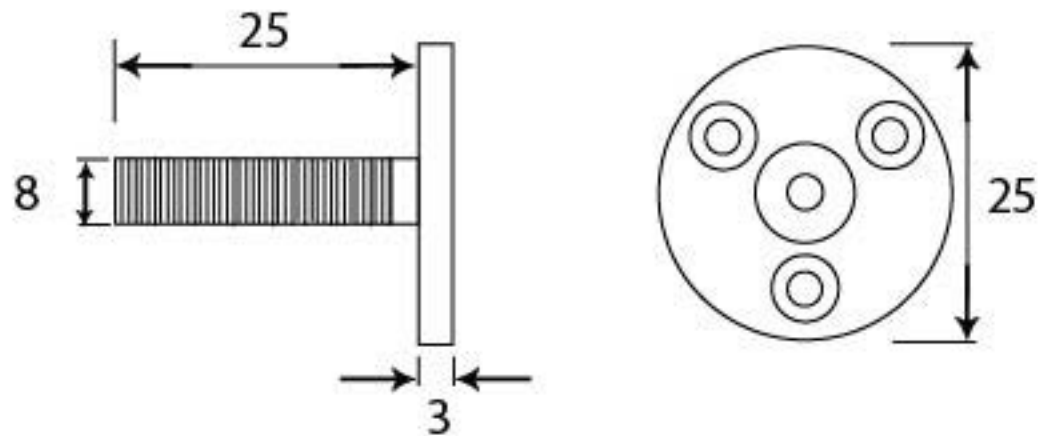

PRODUCT CODE 90244

M10 THREAD

HANDFORGED
TRADITIONAL
IRON MONGERY

Due to the hand crafted nature of our products all measurements are approximate and should be used as a guide only