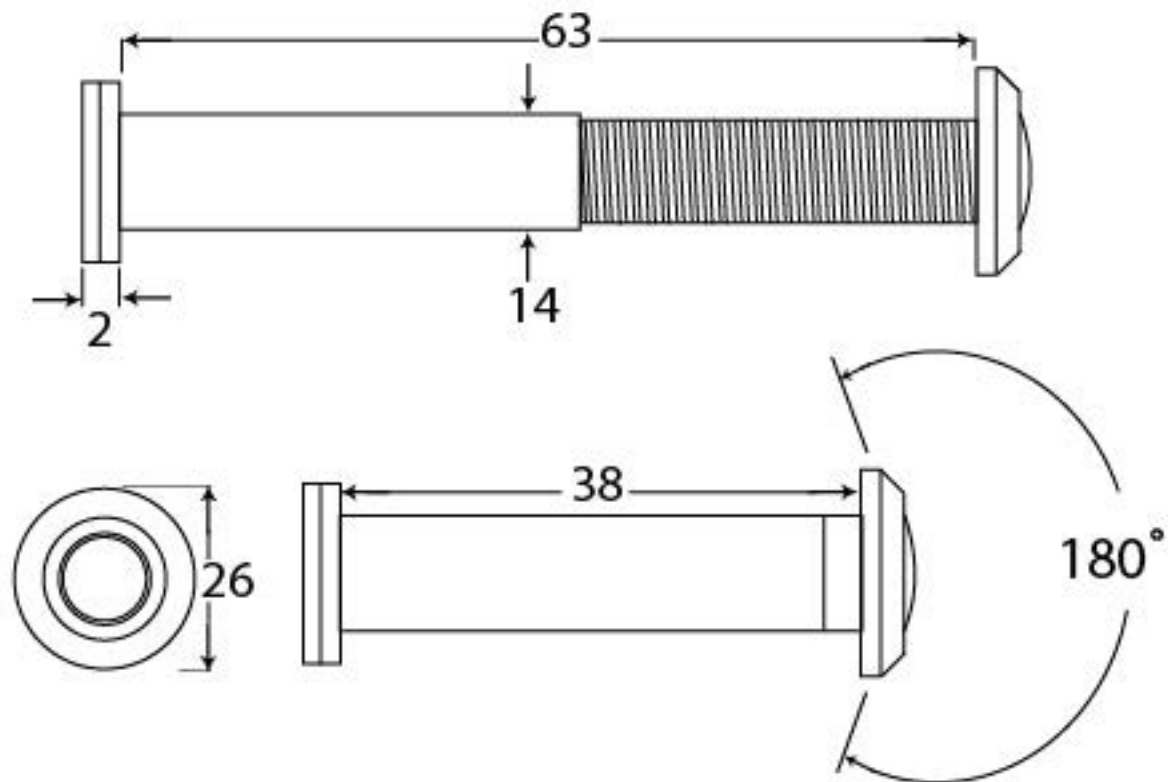

PRODUCT CODE 90245

HANDFORGED
TRADITIONAL
IRON MONGERY

Due to the hand crafted nature of our products all measurements are approximate and should be used as a guide only