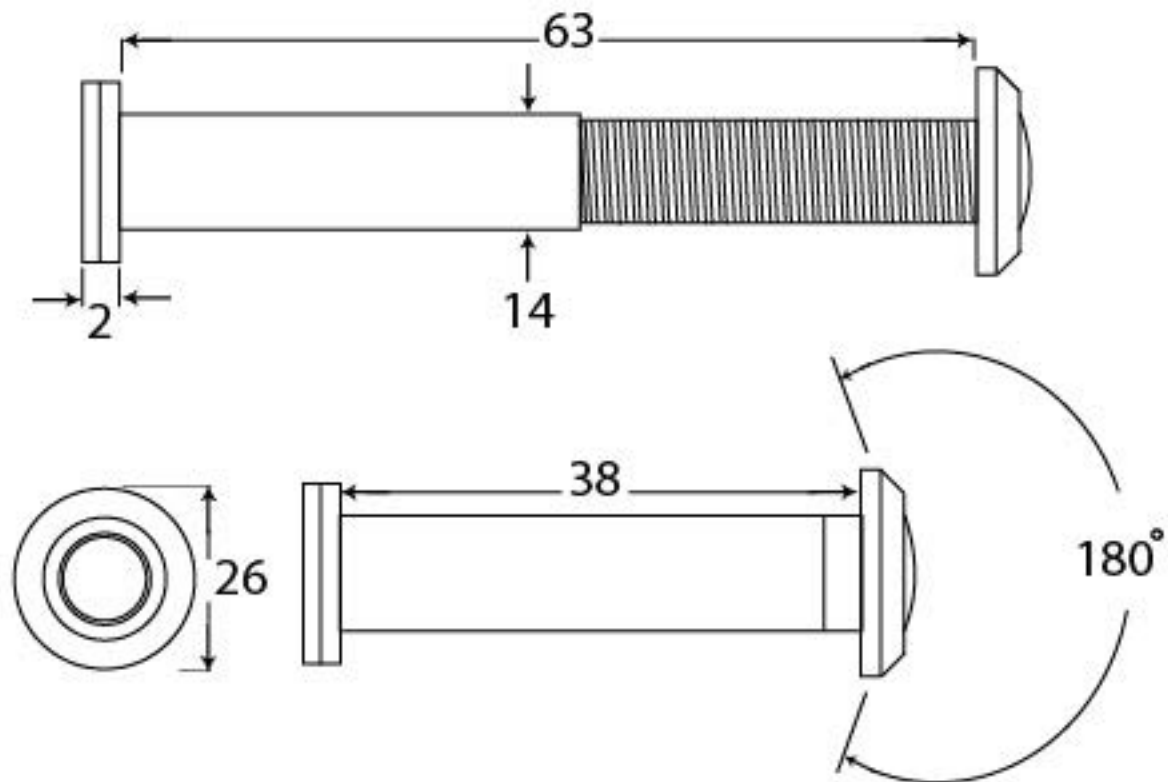

PRODUCT CODE 90246

HANDFORGED
TRADITIONAL
IRON MONGERY

Due to the hand crafted nature of our products all measurements are approximate and should be used as a guide only