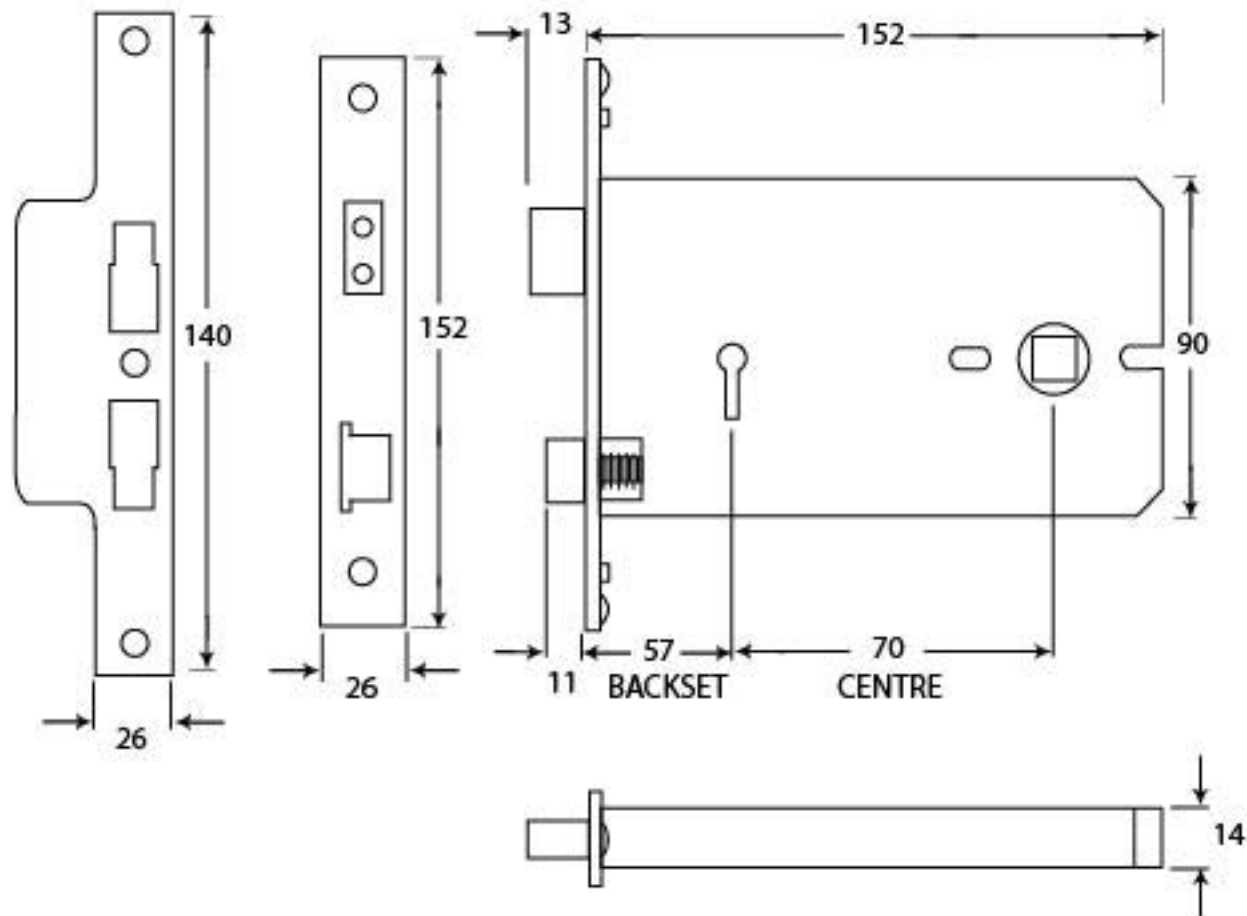

PRODUCT CODE 90247

HANDFORGED
TRADITIONAL
IRON MONGERY

Due to the hand crafted nature of our products all measurements are approximate and should be used as a guide only