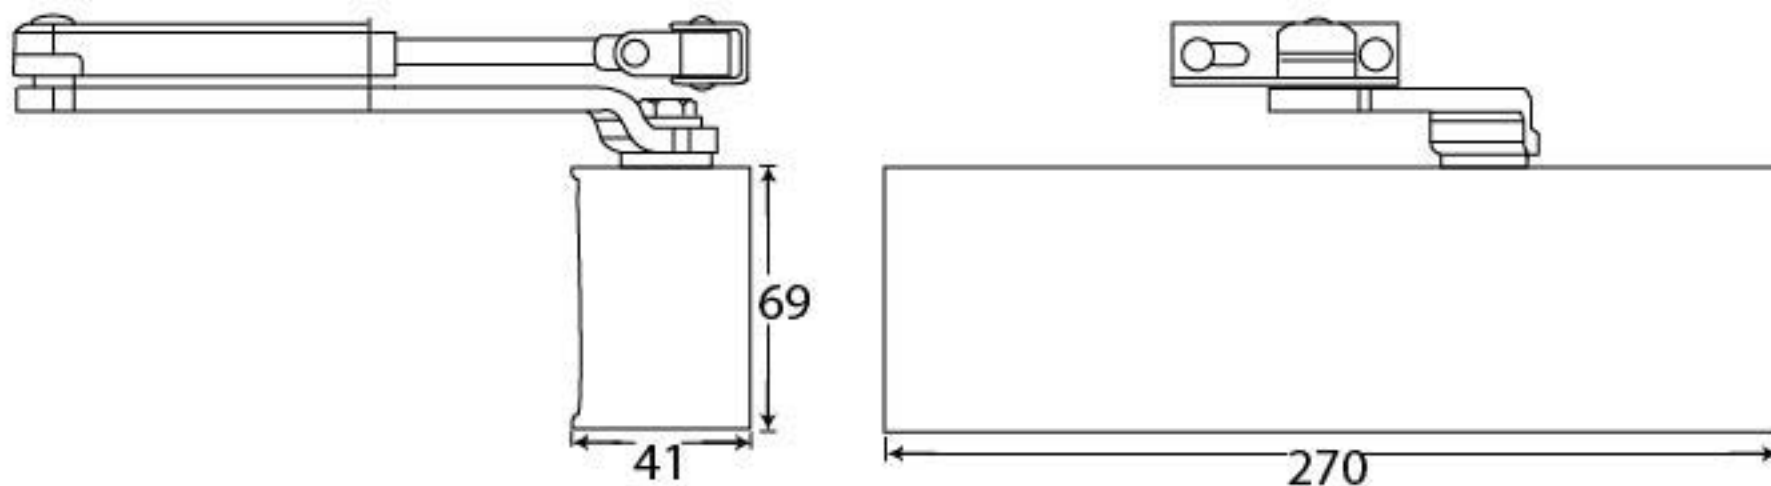

PRODUCT CODE 90248

HANDFORGED
TRADITIONAL
IRON MONGERY

Due to the hand crafted nature of our products all measurements are approximate and should be used as a guide only