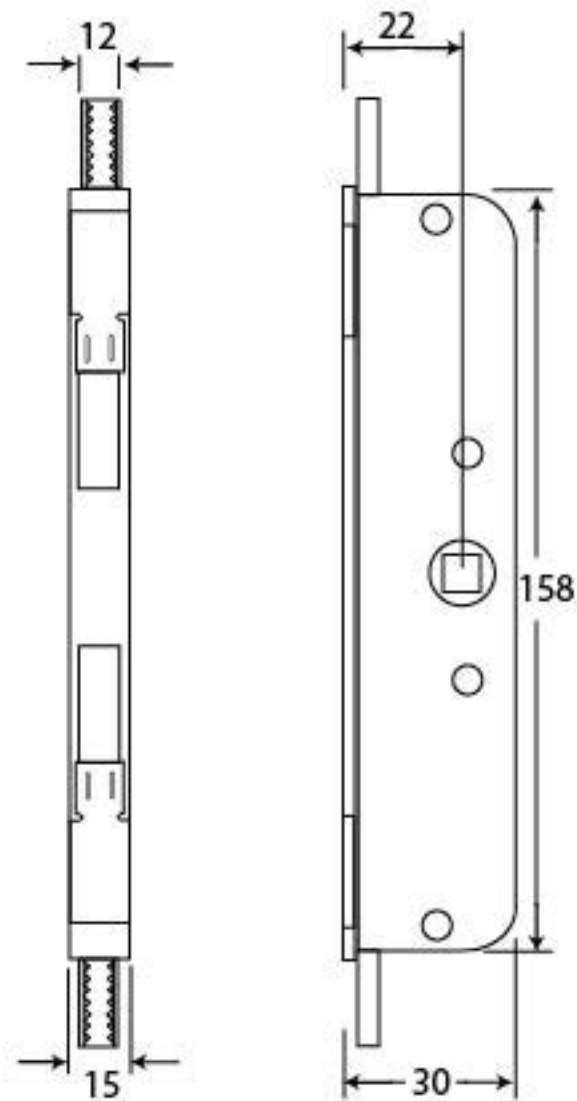

PRODUCT CODE 90252

HANDFORGED
TRADITIONAL
IRON MONGERY

Due to the hand crafted nature of our products all measurements are approximate and should be used as a guide only