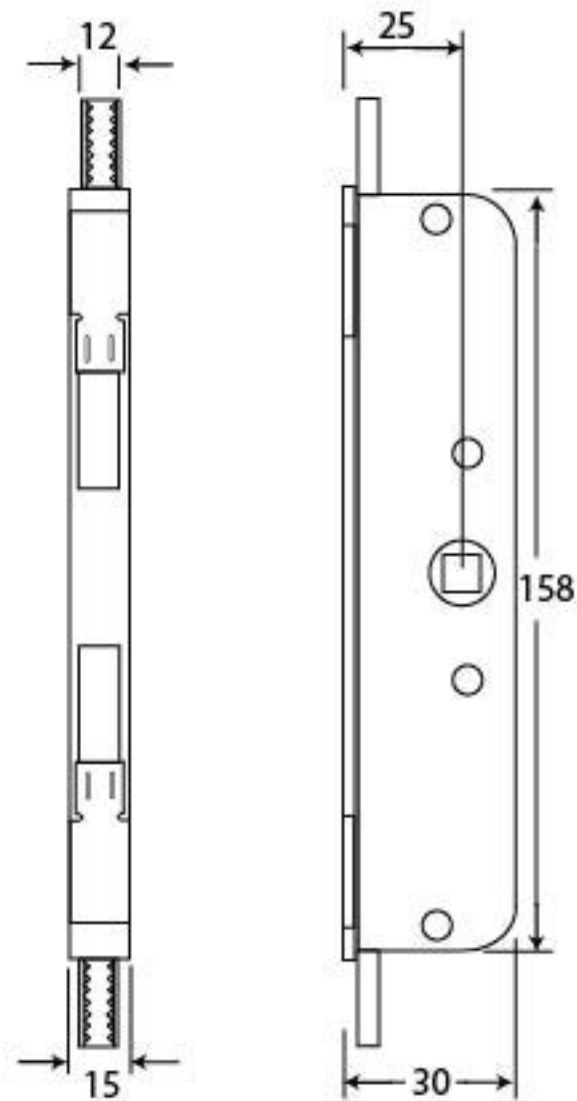

PRODUCT CODE 90253

HANDFORGED
TRADITIONAL
IRON MONGERY

Due to the hand crafted nature of our products all measurements are approximate and should be used as a guide only