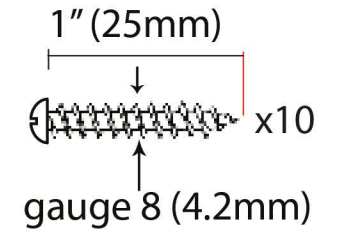

PRODUCT CODE 90266

HANDFORGED
TRADITIONAL
IRONMONGERY

Due to the hand crafted nature of our products all measurements are approximate and should be used as a guide only