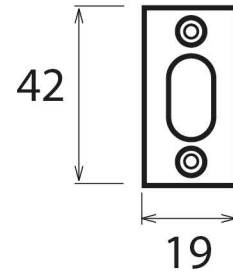

PRODUCT CODE 90266

HANDFORGED
TRADITIONAL
IRONMONGERY

Due to the hand crafted nature of our products all measurements are approximate and should be used as a guide only