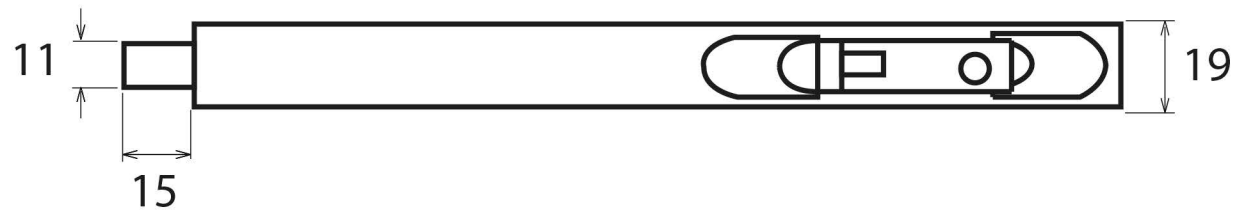

PRODUCT CODE 90266

HANDFORGED
TRADITIONAL
IRONMONGERY

Due to the hand crafted nature of our products all measurements are approximate and should be used as a guide only