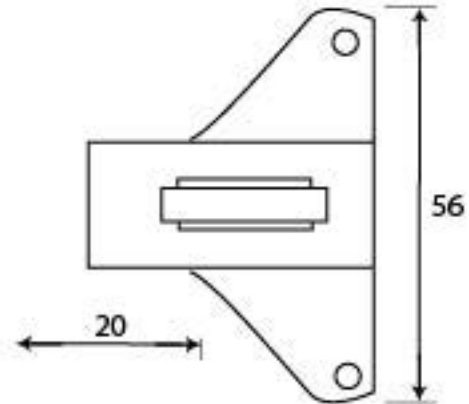

PRODUCT CODE 90267

HANDFORGED
TRADITIONAL
IRON MONGERY
A

Due to the hand crafted nature of our products all measurements are approximate and should be used as a guide only