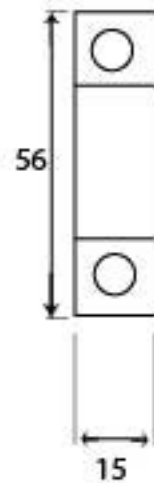

PRODUCT CODE 90267

HANDFORGED
TRADITIONAL
IRON MONGERY
A

Due to the hand crafted nature of our products all measurements are approximate and should be used as a guide only