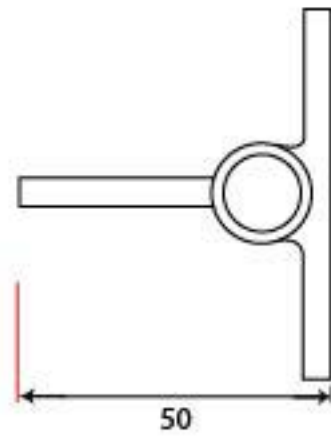

PRODUCT CODE 90267

HANDFORGED
TRADITIONAL
IRON MONGERY
A

Due to the hand crafted nature of our products all measurements are approximate and should be used as a guide only