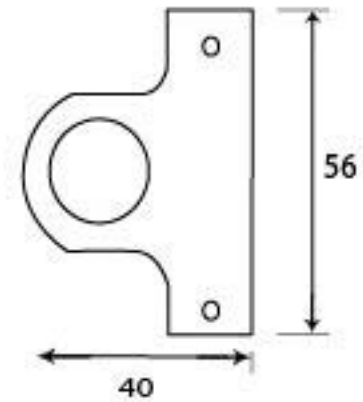

PRODUCT CODE 90267

HANDFORGED
TRADITIONAL
IRON MONGERY
A

Due to the hand crafted nature of our products all measurements are approximate and should be used as a guide only