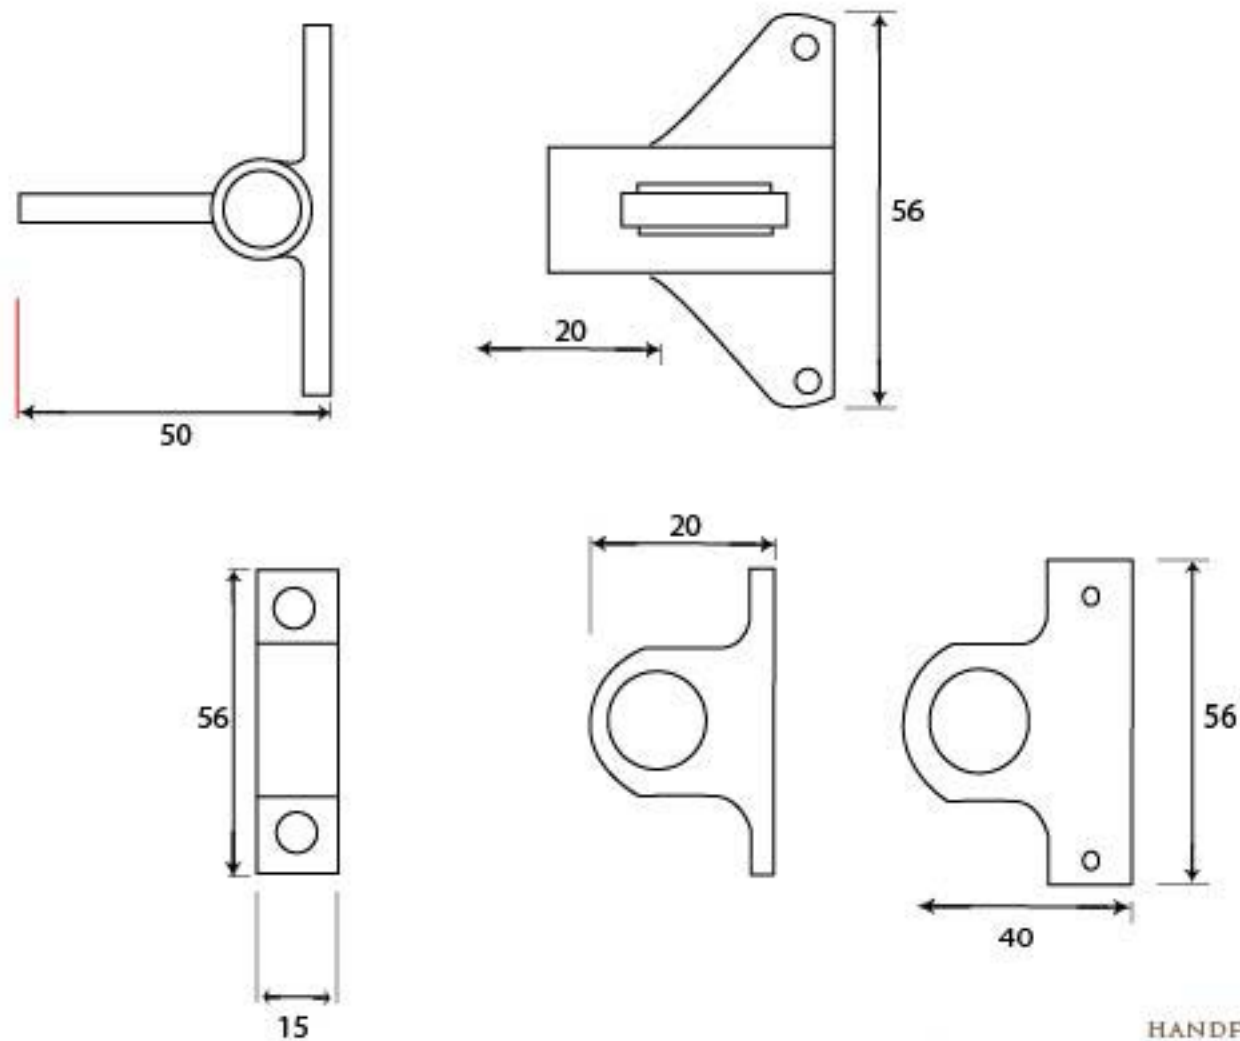

PRODUCT CODE 90268

HANDFORGED
TRADITIONAL
IRONWORKERY
A

Due to the hand crafted nature of our products all measurements are approximate and should be used as a guide only