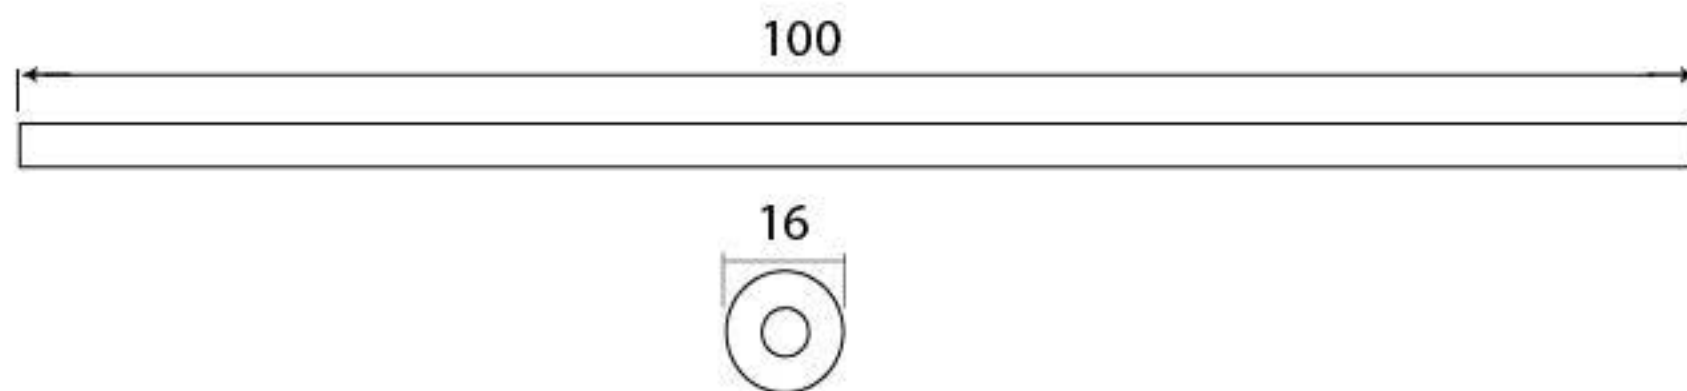

PRODUCT CODE 90269

HANDFORGED
TRADITIONAL
IRONMONGERY

Due to the hand crafted nature of our products all measurements are approximate and should be used as a guide only