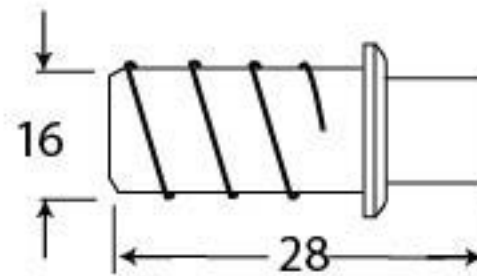

PRODUCT CODE 90271

HANDFORGED  
TRADITIONAL  
IRON MONGERY

Due to the hand crafted nature of our products all measurements are approximate and should be used as a guide only