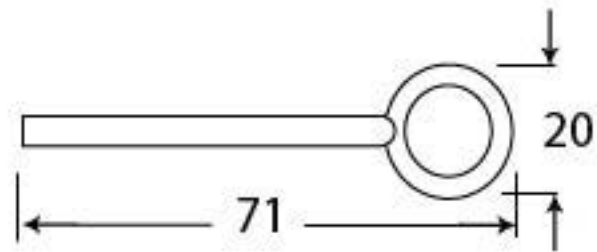

PRODUCT CODE 90271

HANDFORGED  
TRADITIONAL  
IRON MONGERY

Due to the hand crafted nature of our products all measurements are approximate and should be used as a guide only