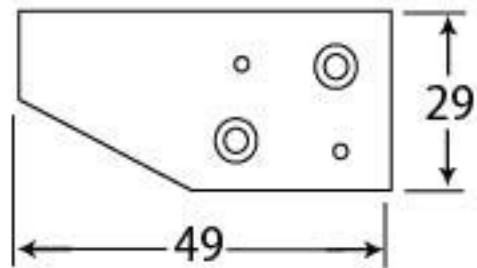

PRODUCT CODE 90271

HANDFORGED  
TRADITIONAL  
IRON MONGERY

Due to the hand crafted nature of our products all measurements are approximate and should be used as a guide only