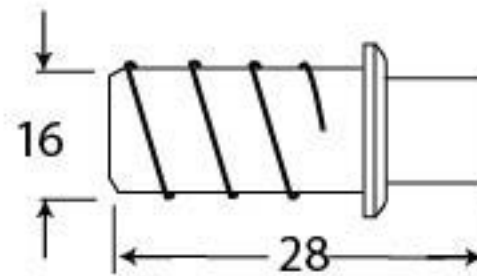

PRODUCT CODE 90272

HANDFORGED
TRADITIONAL
IRON MONGERY

Due to the hand crafted nature of our products all measurements are approximate and should be used as a guide only