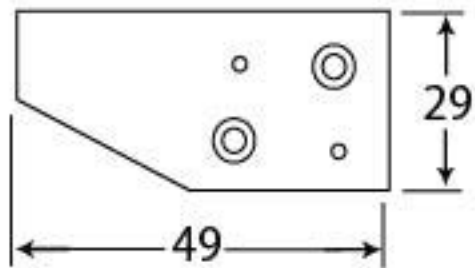

PRODUCT CODE 90272

HANDFORGED
TRADITIONAL
IRON MONGERY

Due to the hand crafted nature of our products all measurements are approximate and should be used as a guide only