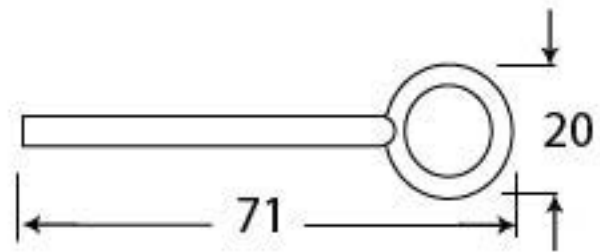

PRODUCT CODE 90272

HANDFORGED
TRADITIONAL
IRON MONGERY

Due to the hand crafted nature of our products all measurements are approximate and should be used as a guide only