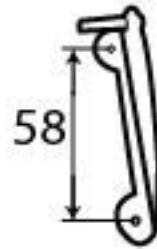

PRODUCT CODE 90288

1/2" (13mm)

x4
gauge 4 (3mm)

HANDFORGED
TRADITIONAL
IRON MONGERY

Due to the hand crafted nature of our products all measurements are approximate and should be used as a guide only