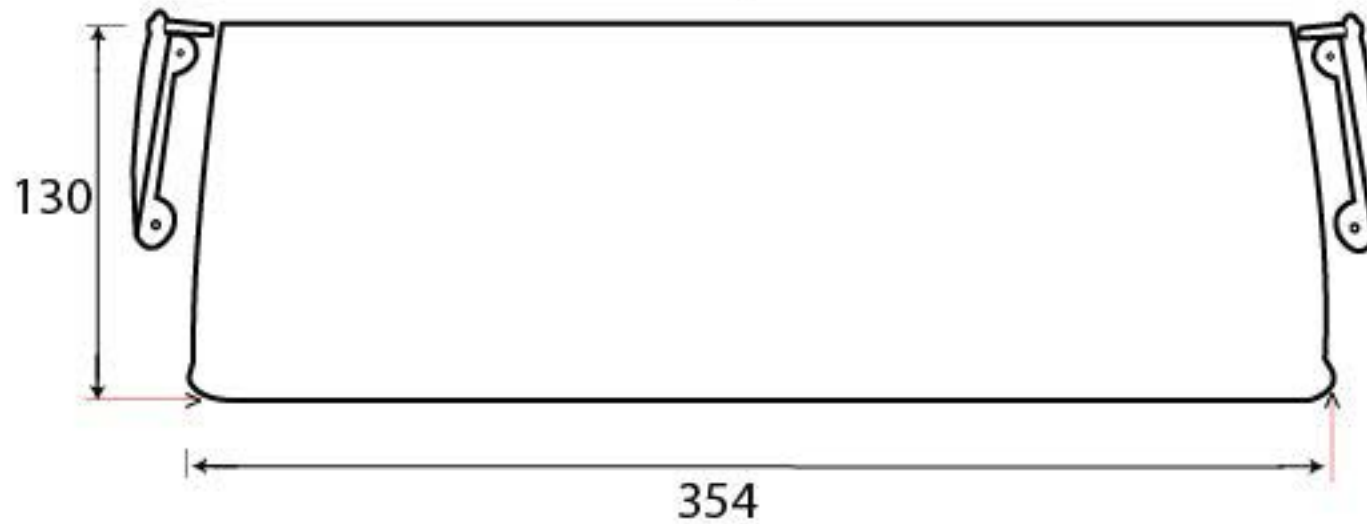

PRODUCT CODE 90288

1/2" (13mm)

x4
gauge 4 (3mm)

HANDFORGED
TRADITIONAL
IRON MONGERY

Due to the hand crafted nature of our products all measurements are approximate and should be used as a guide only